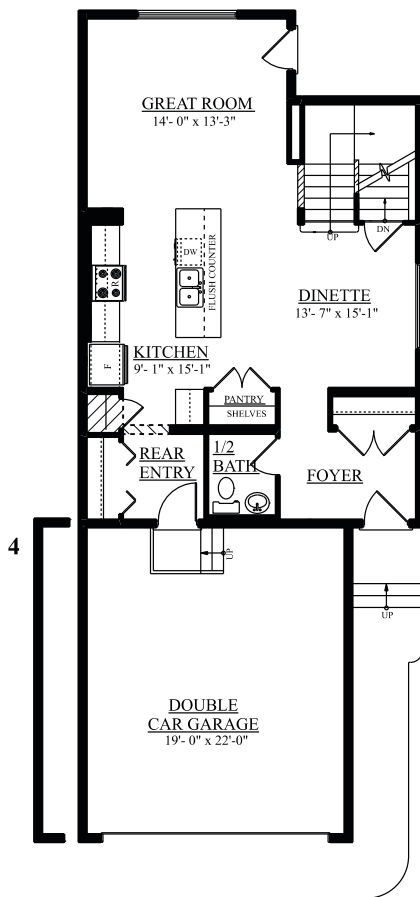

Sapphire T
1796 SQ FT
4019 5 Avenue SW

The Hills at Charlesworth Showhome
714 Charlesworth Way SW, Edmonton
587.521.5869
btate@bedrockhomes.ca

Job # CHH-0-034277 Lot 88, Block 1, Plan 172 3655

Notes:

bedrockhomes.ca

Job # CHH-0-034277 Lot 88, Block 1, Plan 172 3655

Main Floor
 805 sqft

Second Floor
 988 sqft

bedrockhomes.ca

VISIT US AT ANY OF OUR SHOWHOMES!
 Monday - Thursday 3-8pm, Weekends & Holidays 12-5PM